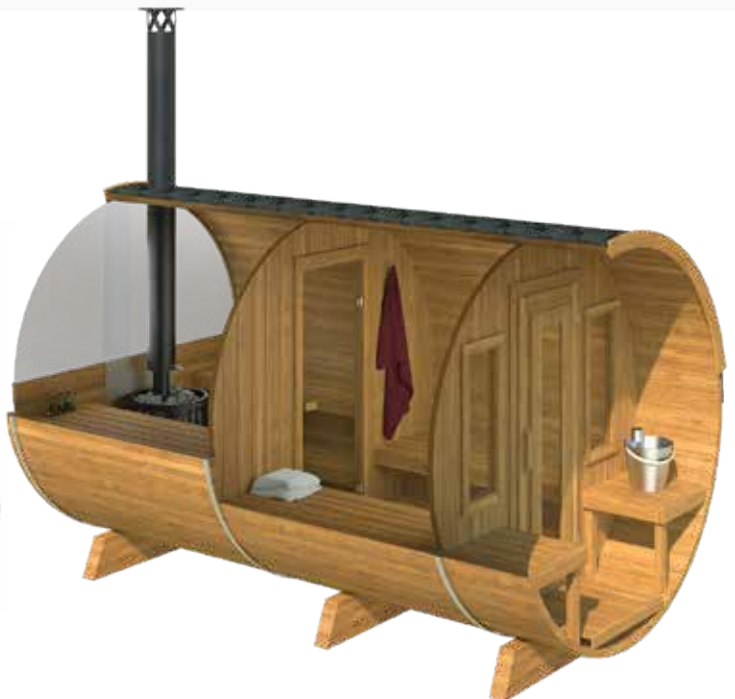

230 cm

front 42 mm

sides 42 mm

2pc 38x92 Half moon glass 8mm temperad

70x180 cm

1450 kg

400x120x120 cm

SAUNA "ICON"